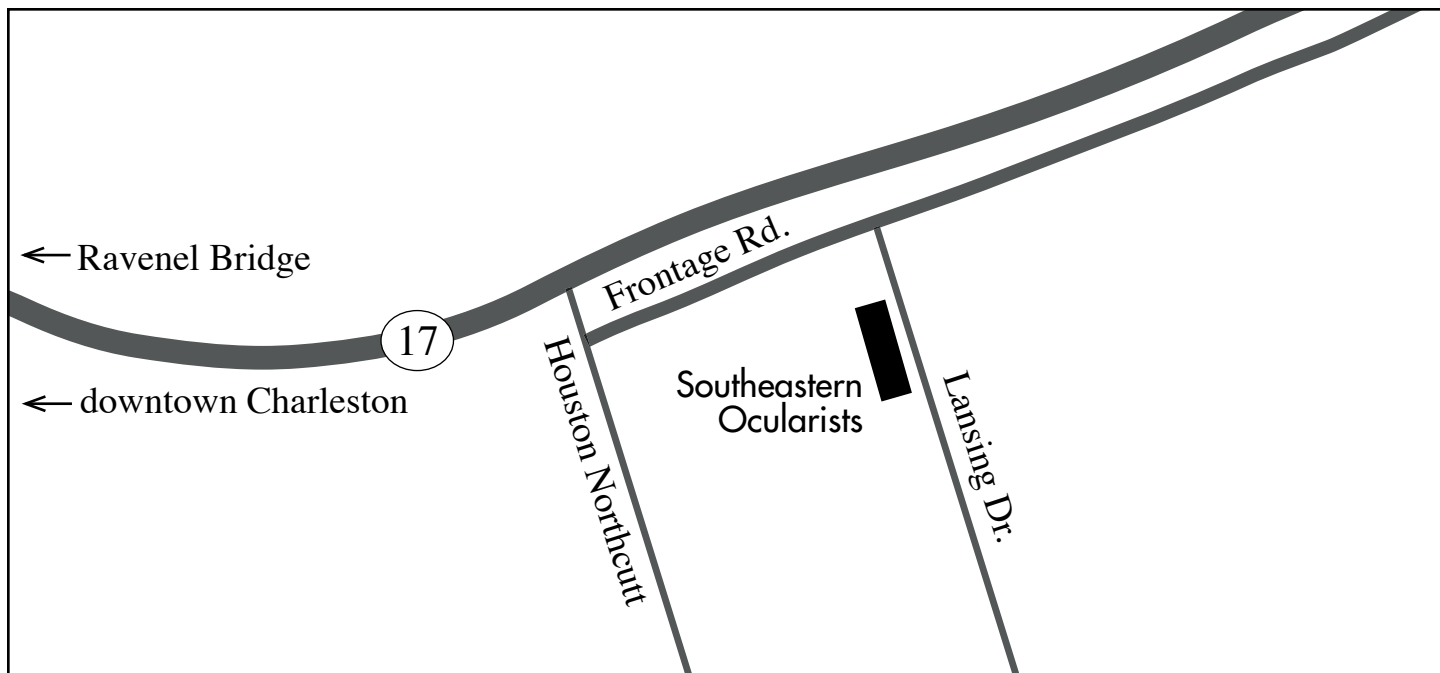

## Office Location in Charleston, SC

*918-E Lansing Dr.  
Mt. Pleasant, SC 29464  
843.884.7113*

### Directions from downtown Charleston:

Cross over Ravenel Bridge. Stay left on highway 17 N. At second traffic light, turn right onto Houston Northcutt. Immediately turn left on Frontage Rd. In 1/4 of a mile turn right onto Lansing Dr. Our building is on the right.